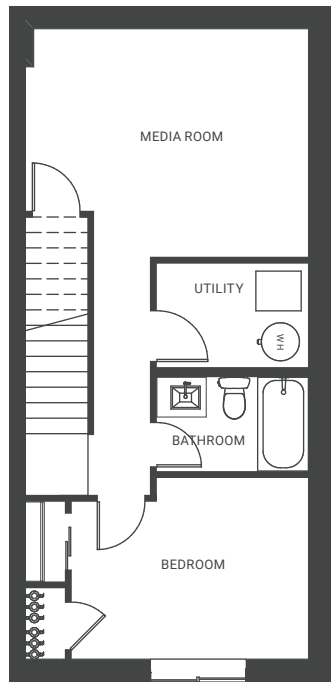

Lower

The developer reserves the right to make modifications or substitutions should they be necessary. Any measurements provided are approximate only. Urban Townhomes are built by SarinaHomes.

RAYA

by sarinahomes

2104 Richmond Road SW
RICHMOND KNOB HILL

1676 sqft* (net)

1819 sqft*(gross)

*developed sqft