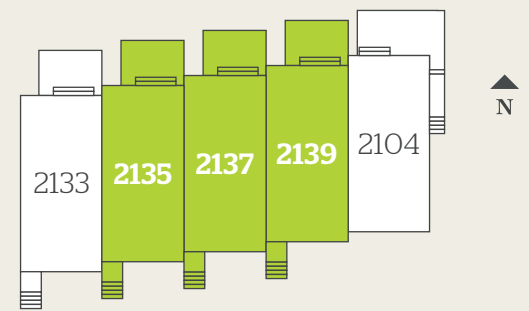

The developer reserves the right to make modifications or substitutions should they be necessary. Any measurements provided are approximate only. Urban Townhomes are built by SarinaHomes.

RAYA
by sarinahomes

2104 Richmond Road SW
RICHMOND KNOB HILL
1670 sqft* (net)
1808 sqft*(gross)
*developed sqft