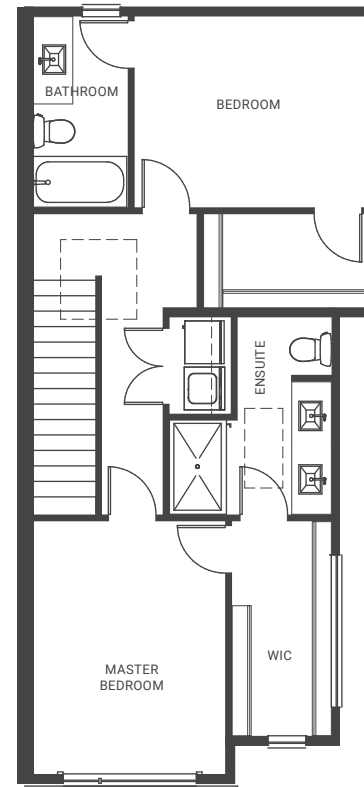

2104 Richmond Road SW
RICHMOND KNOB HILL
1670 sqft* (net)
1808 sqft*(gross)
*developed sqft

Lower

Main

Upper

The developer reserves the right to make modifications or substitutions should they be necessary. Any measurements provided are approximate only. Urban Townhomes are built by SarinaHomes.

RAYA

by sarinahomes

2104 Richmond Road SW
RICHMOND KNOB HILL

1676 sqft* (net)

1819 sqft*(gross)

*developed sqft