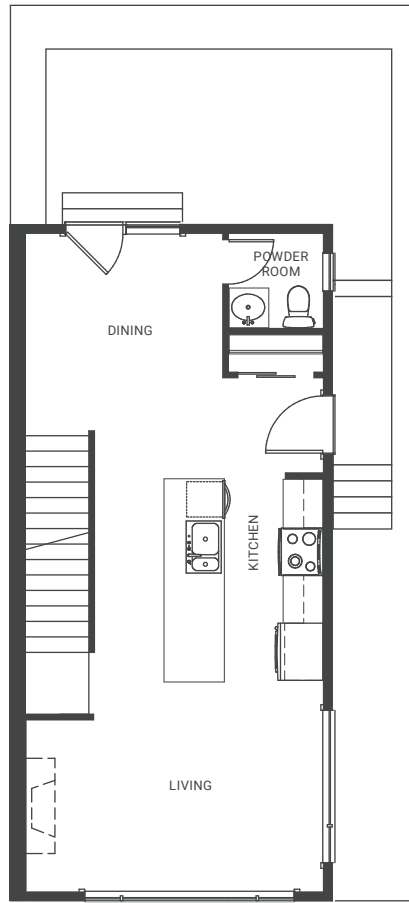

2104 Richmond Road SW
RICHMOND KNOB HILL
1670 sqft* (net)
1808 sqft*(gross)
*developed sqft

Lower

Main

Upper

The developer reserves the right to make modifications or substitutions should they be necessary. Any measurements provided are approximate only. Urban Townhomes are built by SarinaHomes.