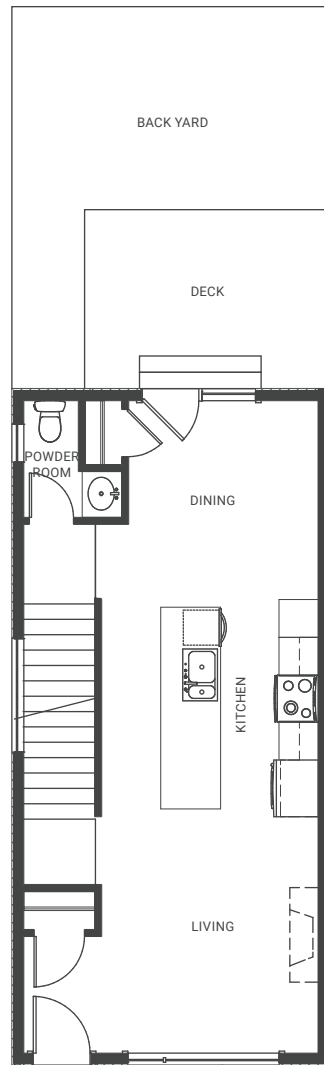

Lower

Main

Upper

The developer reserves the right to make modifications or substitutions should they be necessary. Any measurements provided are approximate only. Urban Townhomes are built by SarinaHomes.

RAYA

by sarinahomes

2104 Richmond Road SW
RICHMOND KNOB HILL

1644 sqft* (net)

1788 sqft*(gross)

*developed sqft

Lower

Main