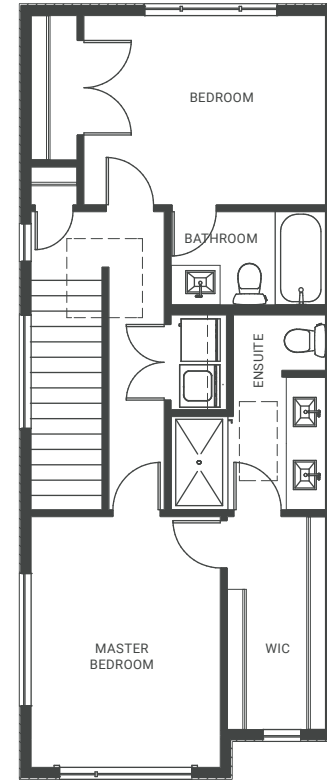

Upper

The developer reserves the right to make modifications or substitutions should they be necessary. Any measurements provided are approximate only. Urban Townhomes are built by SarinaHomes.

RAYA

by sarinahomes

2104 Richmond Road SW
RICHMOND KNOB HILL

1644 sqft* (net)

1788 sqft*(gross)

*developed sqft